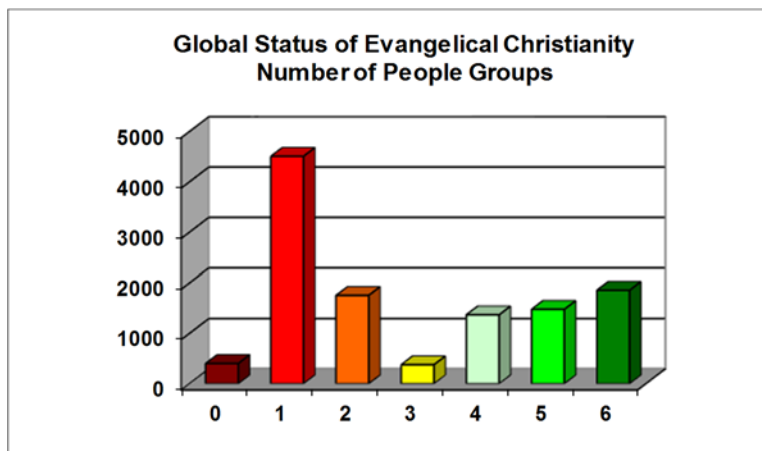

Global Status Evangelical Christianity – December 2017
People Groups

Status Level	People		Population	
0	401	3.4%	9,268,915	0.1%
1	4507	38.4%	919,049,170	12.4%
2	1754	14.9%	1,864,236,850	25.1%
3	377	3.2%	1,556,532,600	20.9%
4	1370	11.7%	573,549,895	7.7%
5	1479	12.6%	1,952,468,945	26.3%
6	1856	15.8%	561,860,765	7.6%
Global Totals	11,744	100.0%	7,436,967,140	100.0%