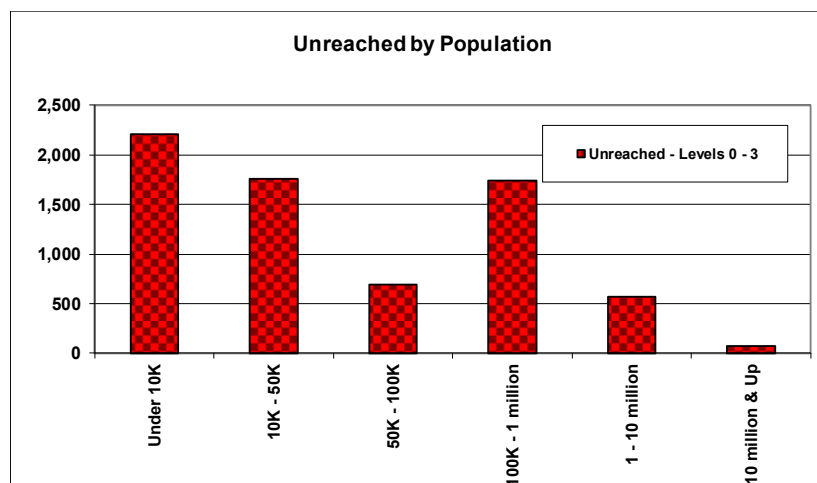

Status	Under 10K	10K - 50K	50K - 100K	100K - 1 million	1 - 10 million	10 million & Up	Total
Level 0	258	92	31	20	0	0	401
Level 1	1,776	1,282	433	820	189	7	4,507
Level 2	169	367	202	753	237	26	1,754
Level 3	4	23	26	144	142	38	377
Total Unreached	2,207	1,764	692	1,737	568	71	7,039