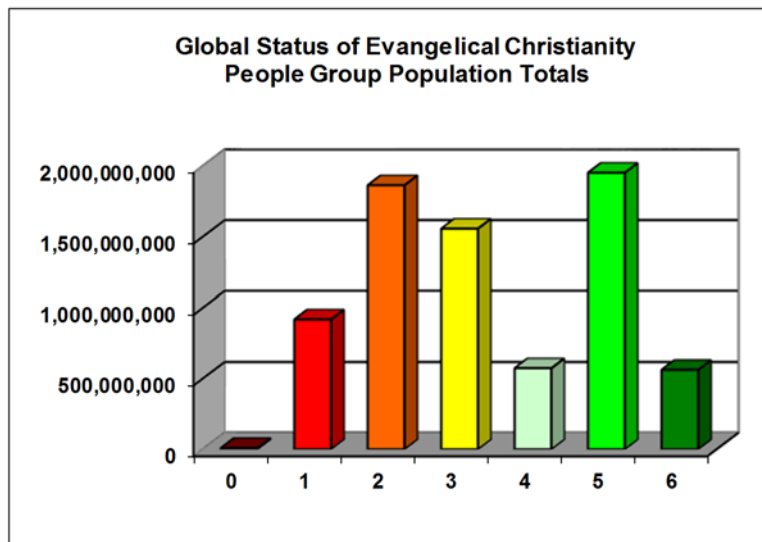

Global Status Evangelical Christianity – December 2017
People Groups

Status Level	People		Population	
0	401	3.4%	9,268,915	0.1%
1	4507	38.4%	919,049,170	12.4%
2	1754	14.9%	1,864,236,850	25.1%
3	377	3.2%	1,556,532,600	20.9%
4	1370	11.7%	573,549,895	7.7%
5	1479	12.6%	1,952,468,945	26.3%
6	1856	15.8%	561,860,765	7.6%
Global Totals	11,744	100.0%	7,436,967,140	100.0%