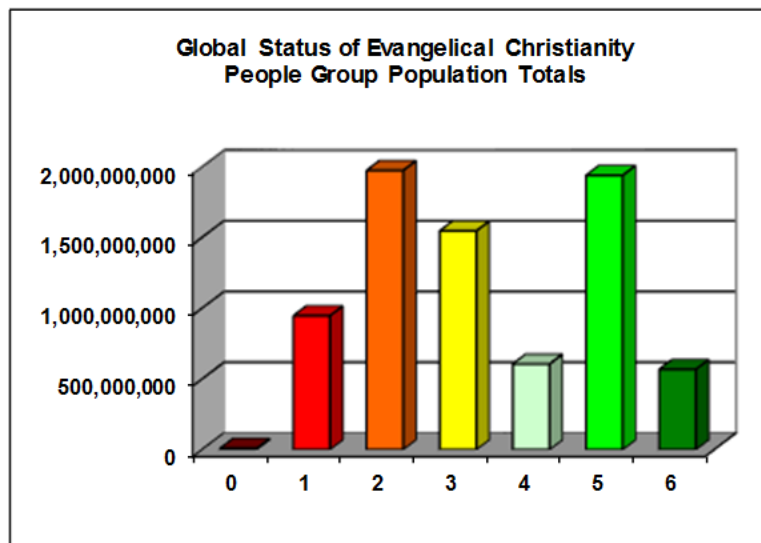

Global Status Evangelical Christianity – September 2019
People Groups

Status Level	People		Population	
0	368	3.1%	10,080,635	0.1%
1	4561	38.8%	956,125,340	12.6%
2	1787	15.2%	1,982,093,050	26.1%
3	376	3.2%	1,535,474,300	20.2%
4	1380	11.7%	718,810,690	9.4%
5	1476	12.6%	1,835,767,980	24.1%
6	1808	15.4%	568,992,256	7.5%
Global Totals	11,756	100.0%	7,607,344,251	100.0%