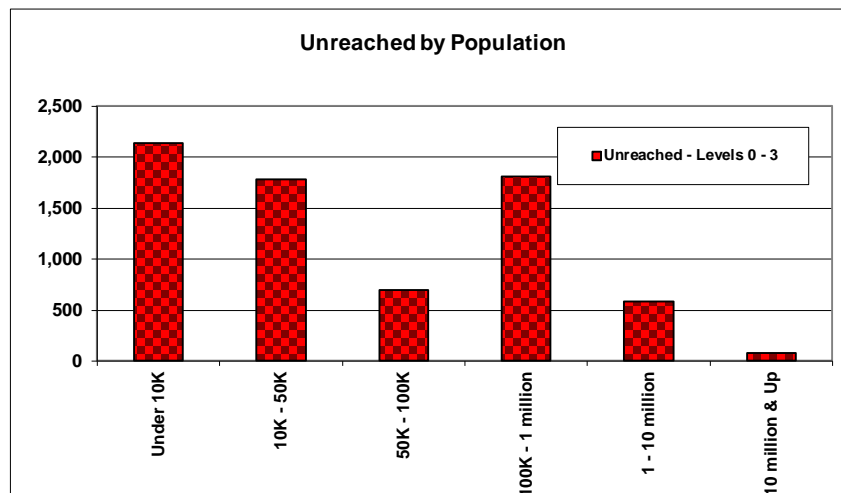

Status	Under 10K	10K - 50K	50K - 100K	100K - 1 million	1 - 10 million	10 million & Up	Total
Level 0	239	82	23	24	0	0	368
Level 1	1,740	1,301	452	867	193	8	4,561
Level 2	157	379	193	774	256	28	1,787
Level 3	3	24	25	145	139	40	376
Total Unreached	2,139	1,786	693	1,810	588	76	7,092