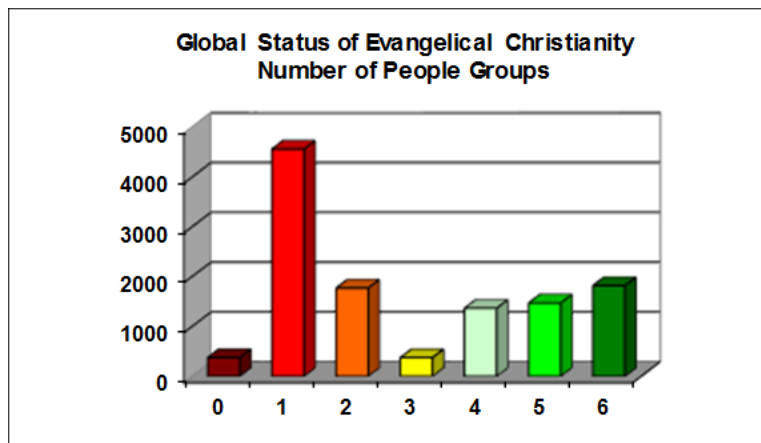

Global Status Evangelical Christianity – September 2019
People Groups

Status Level	People		Population	
0	368	3.1%	10,080,635	0.1%
1	4561	38.8%	956,125,340	12.6%
2	1787	15.2%	1,982,093,050	26.1%
3	376	3.2%	1,535,474,300	20.2%
4	1380	11.7%	718,810,690	9.4%
5	1476	12.6%	1,835,767,980	24.1%
6	1808	15.4%	568,992,256	7.5%
Global Totals	11,756	100.0%	7,607,344,251	100.0%