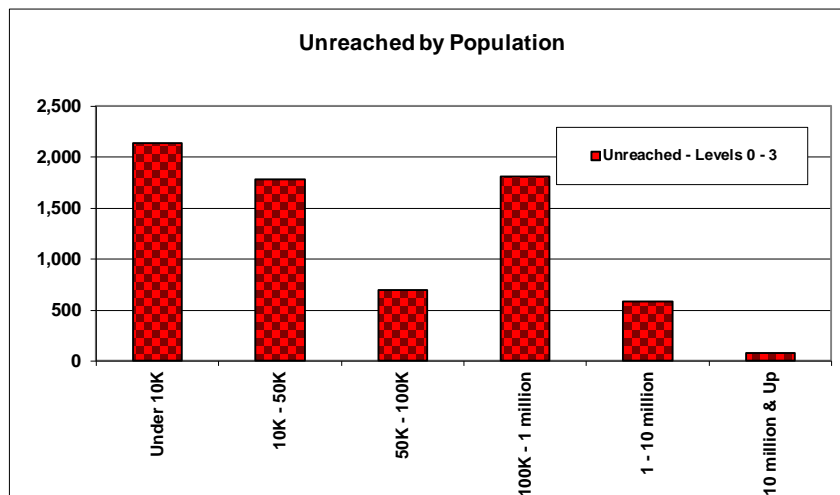

Unreached

A model which describes the progress of the gospel among the peoples of the world by considering:

1. The extent to which a people group is [Evangelical](#).
2. Accessibility to the gospel.
3. Church planting activity, whether localized or widespread, within the past 2 years.

The model establishes the criteria for the subset of the world's peoples who should be identified as "[Unreached People Groups](#)".

Global Status Evangelical Christianity – June 2020

People Groups

Status Level	People		Population	
0	356	3.0%	11,314,850	0.1%
1	4549	38.8%	1,102,932,695	14.1%
2	1787	15.2%	1,984,517,050	25.4%
3	382	3.3%	1,533,936,500	19.6%
4	1383	11.8%	779,281,680	10.0%
5	1483	12.6%	1,830,492,385	23.4%
6	1792	15.3%	569,765,560	7.3%
<b>Global Totals</b>	<b>11,732</b>	<b>100.0%</b>	<b>7,812,240,720</b>	<b>100.0%</b>

## Focus on the Unreached

Status	People Groups	Population
Level 0	356	11,314,850
Level 1	4,549	1,102,932,695
Level 2	1,787	1,984,517,050
Level 3	382	1,533,936,500
<b>Total Unreached</b>	<b>7,074</b>	<b>4,632,701,095</b>

Status	Under 10K	10K - 50K	50K - 100K	100K - 1 million	1 - 10 million	10 million & Up	Total
Level 0	227	82	22	24	1	0	356
Level 1	1,745	1,278	468	860	183	15	4,549
Level 2	156	377	201	773	254	26	1,787
Level 3	4	25	22	155	137	39	382
<b>Total Unreached</b>	<b>2,132</b>	<b>1,762</b>	<b>713</b>	<b>1,812</b>	<b>575</b>	<b>80</b>	<b>7,074</b>