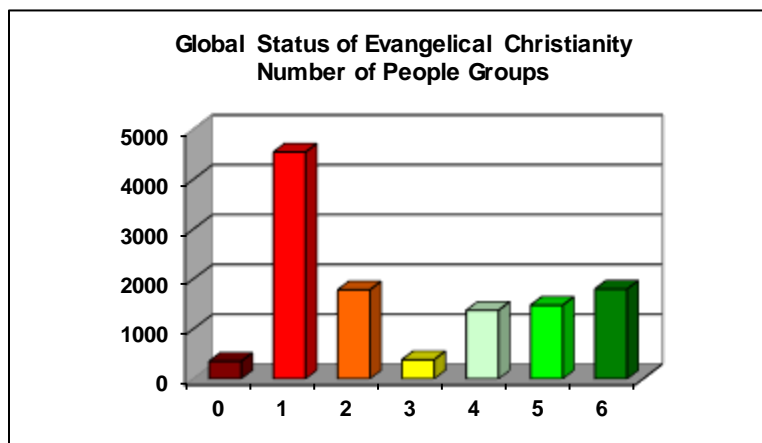

# Global Status of Evangelical Christianity Model

Status	Description
0	No evangelical Christians or churches. No access to major evangelical print, audio, visual, or human resources.
1	Less than 2% Evangelical. Some evangelical resources available, but no active church planting within past 2 years.
2	Less than 2% Evangelical. Initial (localized) church planting within past 2 years.
3	Less than 2% Evangelical. Widespread church planting within past 2 years.
4	Greater than or equal to 2% Evangelical
5	Greater than or equal to 5% Evangelical
6	Greater than or equal to 10% Evangelical

Unreached

A model which describes the progress of the gospel among the peoples of the world by considering:

1. The extent to which a people group is [Evangelical](#).
2. Accessibility to the gospel.
3. Church planting activity, whether localized or widespread, within the past 2 years.

The model establishes the criteria for the subset of the world's peoples who should be identified as "[Unreached People Groups](#)".

Global Status Evangelical Christianity – June 2020

People Groups

Status Level	People		Population	
0	356	3.0%	11,314,850	0.1%
1	4549	38.8%	1,102,932,695	14.1%
2	1787	15.2%	1,984,517,050	25.4%
3	382	3.3%	1,533,936,500	19.6%
4	1383	11.8%	779,281,680	10.0%
5	1483	12.6%	1,830,492,385	23.4%
6	1792	15.3%	569,765,560	7.3%
<b>Global Totals</b>	<b>11,732</b>	<b>100.0%</b>	<b>7,812,240,720</b>	<b>100.0%</b>