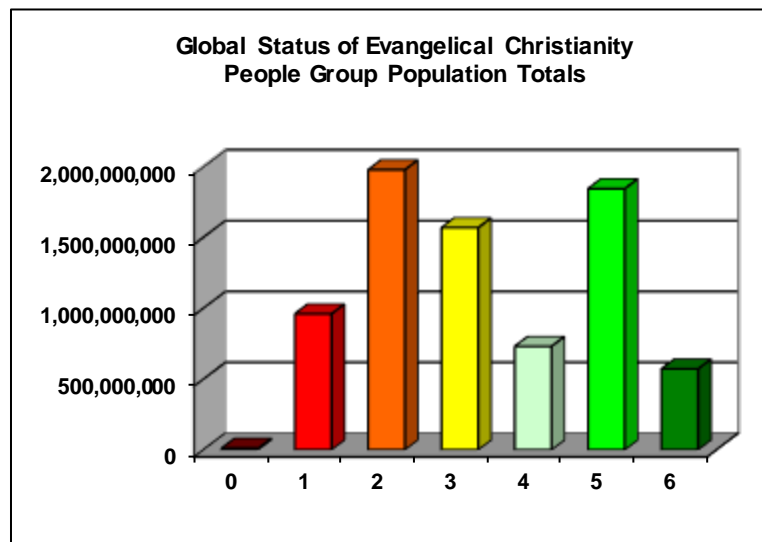

Unreached

A model which describes the progress of the gospel among the peoples of the world by considering:

1. The extent to which a people group is [Evangelical](#).
2. Accessibility to the gospel.
3. Church planting activity, whether localized or widespread, within the past 2 years.

The model establishes the criteria for the subset of the world's peoples who should be identified as "[Unreached People Groups](#)".

Global Status Evangelical Christianity – June 2020

People Groups

Status Level	People		Population	
0	356	3.0%	11,314,850	0.1%
1	4549	38.8%	1,102,932,695	14.1%
2	1787	15.2%	1,984,517,050	25.4%
3	382	3.3%	1,533,936,500	19.6%
4	1383	11.8%	779,281,680	10.0%
5	1483	12.6%	1,830,492,385	23.4%
6	1792	15.3%	569,765,560	7.3%
<b>Global Totals</b>	<b>11,732</b>	<b>100.0%</b>	<b>7,812,240,720</b>	<b>100.0%</b>