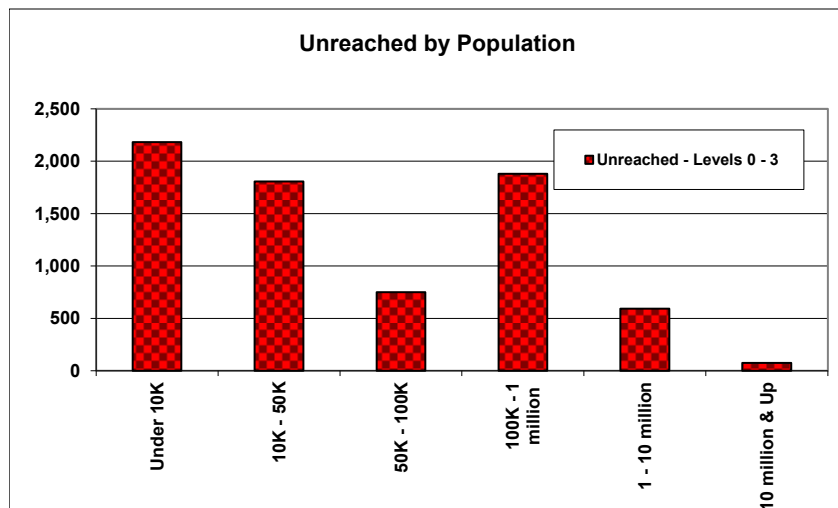

A model which describes the progress of the gospel among the peoples of the world by considering:

1. The extent to which a people group is [Evangelical](#).
2. Accessibility to the gospel.
3. Church planting activity, whether localized or widespread, within the past 2 years.

The model establishes the criteria for the subset of the world's peoples who should be identified as "[Unreached People Groups](#)".

Global Status Evangelical Christianity – May 2022
People Groups

Status Level	People		Population	
0	377	3.1%	11,413,498	0.1%
1	4761	39.7%	1,012,133,770	12.8%
2	1798	15.0%	2,015,960,200	25.4%
3	428	3.6%	1,659,701,900	20.9%
4	1421	11.8%	854,520,730	10.8%
5	1427	11.9%	1,811,552,500	22.8%
6	1783	14.9%	572,808,160	7.2%
Global Totals	11,995	100.0%	7,938,090,758	100.0%

Focus on the Unreached

Status Level	People Groups	Population
0	377	11,413,498
1	4,761	1,012,133,770
2	1,798	2,015,960,200
3	428	1,659,701,900
Total Unreached	7,364	4,699,209,368

Status Level	Under 10K	10K - 50K	50K - 100K	100K - 1 million	1 - 10 million	10 million & Up	Total
0	253	82	19	22	1	0	377
1	1,801	1,317	529	921	183	10	4,761
2	163	365	198	782	263	27	1,798
3	6	33	24	181	145	39	428
Total Unreached	2,223	1,797	770	1,906	592	76	7,364

Global Status of Evangelical Christianity - Definition of Terms

Unreached People Group

A people group in which less than 2% of the population are Evangelical Christians.

Engagement

A people group is engaged when a church planting strategy, consistent with Evangelical faith and practice, is under implementation. (In this respect, a people group is not engaged when it has been merely adopted, is the object of focused prayer, or is part of an advocacy strategy.)