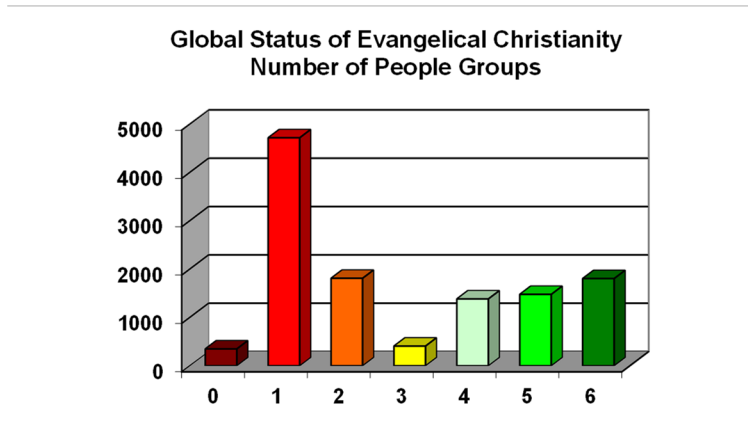

GLOBAL STATUS OF EVANGELICAL CHRISTIANITY

GSEC Overview

May 2022 - Data as of 06/01/2022

INTERNATIONAL
MISSION BOARD

Global Status of Evangelical Christianity Model

	Status	Description
Unreached	0	No evangelical Christians or churches. No access to major evangelical print, audio, visual, or human resources.
	1	Less than 2% Evangelical. Some evangelical resources available, but no active church planting within past 2 years.
	2	Less than 2% Evangelical. Initial (localized) church planting within past 2 years.
	3	Less than 2% Evangelical. Widespread church planting within past 2 years.
	4	Greater than or equal to 2% Evangelical
	5	Greater than or equal to 5% Evangelical
	6	Greater than or equal to 10% Evangelical

A model which describes the progress of the gospel among the peoples of the world by considering:

1. The extent to which a people group is [Evangelical](#).
2. Accessibility to the gospel.
3. Church planting activity, whether localized or widespread, within the past 2 years.

The model establishes the criteria for the subset of the world's peoples who should be identified as "[Unreached People Groups](#)".

Global Status Evangelical Christianity – May 2022
People Groups

Status Level	People		Population	
0	377	3.1%	11,413,498	0.1%
1	4761	39.7%	1,012,133,770	12.8%
2	1798	15.0%	2,015,960,200	25.4%
3	428	3.6%	1,659,701,900	20.9%
4	1421	11.8%	854,520,730	10.8%
5	1427	11.9%	1,811,552,500	22.8%
6	1783	14.9%	572,808,160	7.2%
Global Totals	11,995	100.0%	7,938,090,758	100.0%