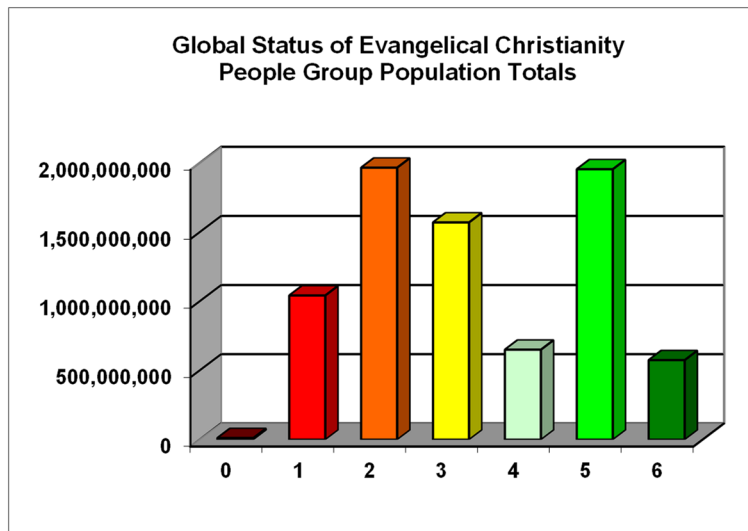

GLOBAL STATUS OF EVANGELICAL CHRISTIANITY

GSEC Overview

May 2022 - Data as of 06/01/2022

INTERNATIONAL
MISSION BOARD

Global Status of Evangelical Christianity Model

	Status	Description
Unreached	0	No evangelical Christians or churches. No access to major evangelical print, audio, visual, or human resources.
	1	Less than 2% Evangelical. Some evangelical resources available, but no active church planting within past 2 years.
	2	Less than 2% Evangelical. Initial (localized) church planting within past 2 years.
	3	Less than 2% Evangelical. Widespread church planting within past 2 years.
	4	Greater than or equal to 2% Evangelical
	5	Greater than or equal to 5% Evangelical
	6	Greater than or equal to 10% Evangelical

A model which describes the progress of the gospel among the peoples of the world by considering:

1. The extent to which a people group is [Evangelical](#).
2. Accessibility to the gospel.
3. Church planting activity, whether localized or widespread, within the past 2 years.

The model establishes the criteria for the subset of the world's peoples who should be identified as "[Unreached People Groups](#)".

Global Status Evangelical Christianity – May 2022
People Groups

Status Level	People		Population	
0	377	3.1%	11,413,498	0.1%
1	4761	39.7%	1,012,133,770	12.8%
2	1798	15.0%	2,015,960,200	25.4%
3	428	3.6%	1,659,701,900	20.9%
4	1421	11.8%	854,520,730	10.8%
5	1427	11.9%	1,811,552,500	22.8%
6	1783	14.9%	572,808,160	7.2%
Global Totals	11,995	100.0%	7,938,090,758	100.0%