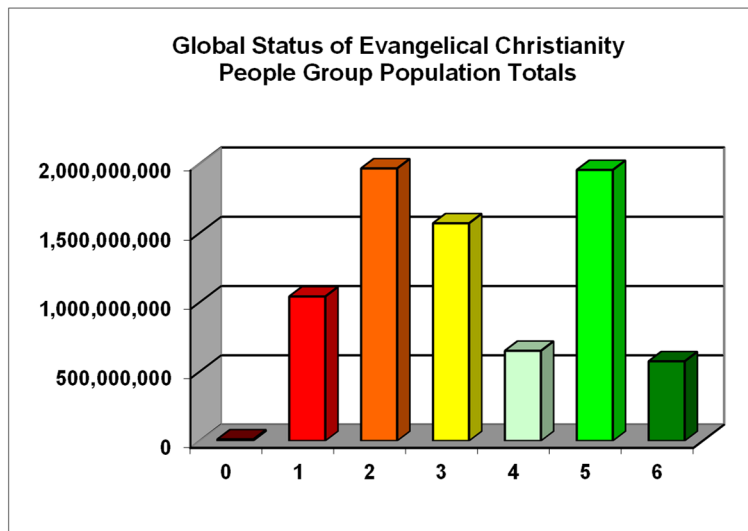

GLOBAL STATUS EVANGELICAL CHRISTIANITY - JUNE 2022

People Groups

Status Level	People		Population	
0	376	3.1%	11,776,648	0.1%
1	4773	39.8%	1,030,798,845	13.0%
2	1788	14.9%	2,013,360,850	25.3%
3	424	3.5%	1,655,449,900	20.8%
4	1416	11.8%	857,986,100	10.8%
5	1433	11.9%	1,807,587,225	22.7%
6	1785	14.9%	572,725,200	7.2%
Global Totals	11,995	100.0%	7,949,684,768	100.0%