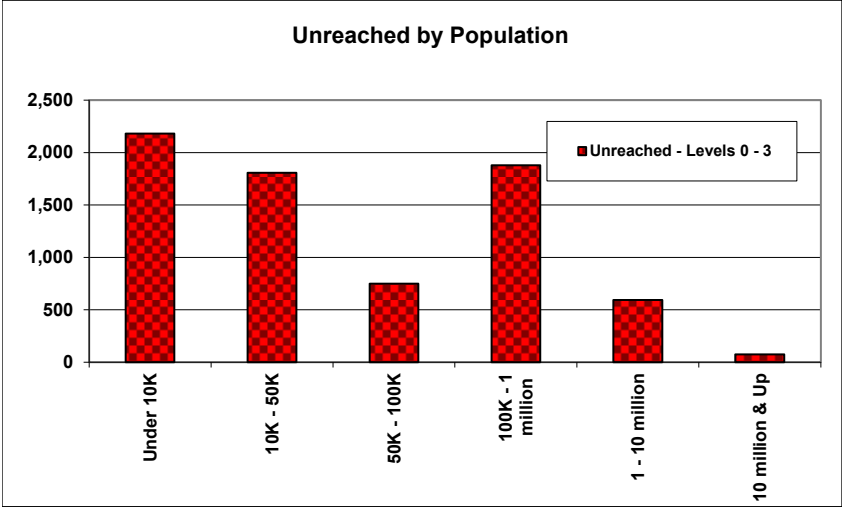

# GLOBAL STATUS EVANGELICAL CHRISTIANITY - JUNE 2022

## People Groups

Status Level	People		Population	
0	376	3.1%	11,776,648	0.1%
1	4773	39.8%	1,030,798,845	13.0%
2	1788	14.9%	2,013,360,850	25.3%
3	424	3.5%	1,655,449,900	20.8%
4	1416	11.8%	857,986,100	10.8%
5	1433	11.9%	1,807,587,225	22.7%
6	1785	14.9%	572,725,200	7.2%
<b>Global Totals</b>	<b>11,995</b>	<b>100.0%</b>	<b>7,949,684,768</b>	<b>100.0%</b>

# FOCUS ON THE UNREACHED

Status Level	People Groups	Population
0	376	11,776,648
1	4,773	1,030,798,845
2	1,788	2,013,360,850
3	424	1,655,449,900
<b>Total Unreached</b>	<b>7,361</b>	<b>4,711,386,243</b>

Status Level	Under 10K	10K - 50K	50K - 100K	100K - 1 million	1 - 10 million	10 million & Up	Total
0	249	84	19	23	1		376
1	1,797	1,318	527	933	188	10	4,773
2	162	367	198	771	263	27	1,788
3	6	33	25	181	140	39	424
<b>Total Unreached</b>	<b>2,214</b>	<b>1,802</b>	<b>769</b>	<b>1,908</b>	<b>592</b>	<b>76</b>	<b>7,361</b>