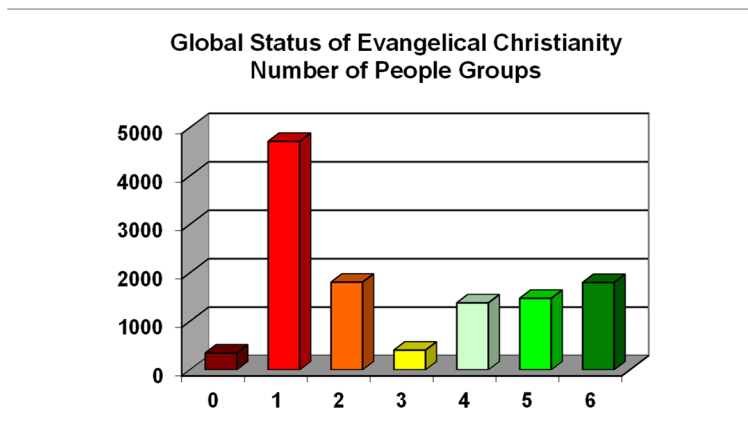

GLOBAL STATUS EVANGELICAL CHRISTIANITY - JUNE 2022

People Groups

Status Level	People		Population	
0	376	3.1%	11,776,648	0.1%
1	4773	39.8%	1,030,798,845	13.0%
2	1788	14.9%	2,013,360,850	25.3%
3	424	3.5%	1,655,449,900	20.8%
4	1416	11.8%	857,986,100	10.8%
5	1433	11.9%	1,807,587,225	22.7%
6	1785	14.9%	572,725,200	7.2%
Global Totals	11,995	100.0%	7,949,684,768	100.0%