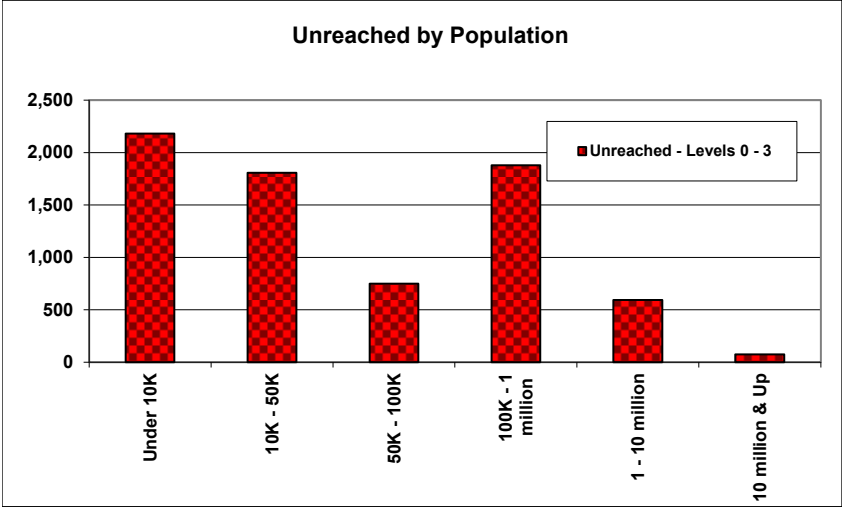

A model which describes the progress of the gospel among the peoples of the world by considering:

1. The extent to which a people group is Evangelical.
2. Accessibility to the gospel.
3. Church planting activity, whether localized or widespread, within the past 2 years.

The model establishes the criteria for the subset of the world's peoples who should be identified as "Unreached People Groups".

GLOBAL STATUS EVANGELICAL CHRISTIANITY - JULY 2022

People Groups

Status Level	People		Population	
0	376	3.1%	11,775,373	0.1%
1	4766	39.7%	1,036,289,945	13.0%
2	1794	15.0%	2,032,819,700	25.6%
3	425	3.5%	1,642,096,900	20.7%
4	1420	11.8%	852,480,250	10.7%
5	1432	11.9%	1,800,309,625	22.6%
6	1781	14.8%	574,502,045	7.2%
Global Totals	11,994	100.0%	7,950,273,838	100.0%

FOCUS ON THE UNREACHED

Status Level	People Groups	Population
0	376	11,775,373
1	4,766	1,036,289,945
2	1,794	2,032,819,700
3	425	1,642,096,900
Total Unreached	7,361	4,722,981,918

Status Level	Under 10K	10K - 50K	50K - 100K	100K - 1 million	1 - 10 million	10 million & Up	Total
0	<10,000	10,000-50,000	50,000-100,000	100,000+	1,000,000+	10,000,000+	0
1	249	84	19	23	1	NULL	376
2	1,797	1,314	530	927	188	10	4,766
3	160	366	198	773	271	26	1,794
Total Unreached	2,206	1,764	747	1,723	460	36	6,936

GLOBAL STATUS OF EVANGELICAL CHRISTIANITY - DEFINITION OF TERMS

UNREACHED PEOPLE GROUP

A people group in which less than 2% of the population are Evangelical Christians.

ENGAGEMENT

A people group is engaged when a church planting strategy, consistent with Evangelical faith and practice, is under implementation. (In this respect, a people group is not engaged when it has been merely adopted, is the object of focused prayer, or is part of an advocacy strategy.)