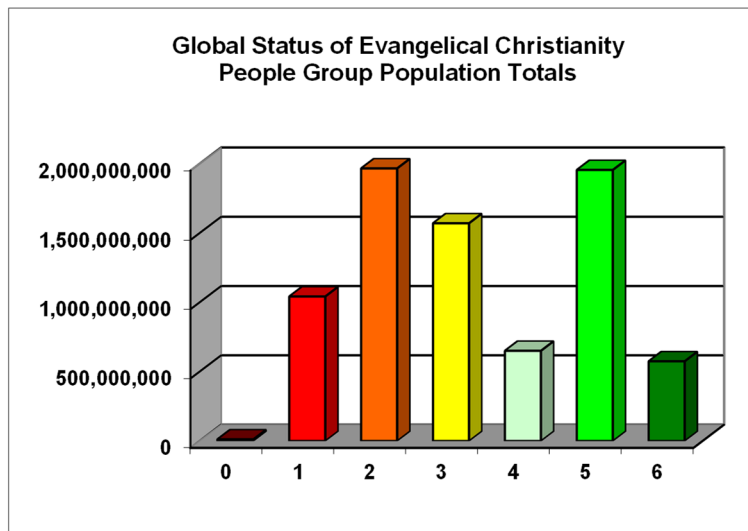

GLOBAL STATUS OF EVANGELICAL CHRISTIANITY

GSEC OVERVIEW

July 2022 - Data as of 08/01/2022

INTERNATIONAL
MISSION BOARD

GLOBAL STATUS OF EVANGELICAL CHRISTIANITY MODEL

	Status	Description
Unreached	0	No evangelical Christians or churches. No access to major evangelical print, audio, visual, or human resources.
	1	Less than 2% Evangelical. Some evangelical resources available, but no active church planting within past 2 years.
	2	Less than 2% Evangelical. Initial (localized) church planting within past 2 years.
	3	Less than 2% Evangelical. Widespread church planting within past 2 years.
	4	Greater than or equal to 2% Evangelical
	5	Greater than or equal to 5% Evangelical
	6	Greater than or equal to 10% Evangelical

A model which describes the progress of the gospel among the peoples of the world by considering:

1. The extent to which a people group is Evangelical.
2. Accessibility to the gospel.
3. Church planting activity, whether localized or widespread, within the past 2 years.

The model establishes the criteria for the subset of the world's peoples who should be identified as "Unreached People Groups".

GLOBAL STATUS EVANGELICAL CHRISTIANITY - JULY 2022

People Groups

Status Level	People		Population	
0	376	3.1%	11,775,373	0.1%
1	4766	39.7%	1,036,289,945	13.0%
2	1794	15.0%	2,032,819,700	25.6%
3	425	3.5%	1,642,096,900	20.7%
4	1420	11.8%	852,480,250	10.7%
5	1432	11.9%	1,800,309,625	22.6%
6	1781	14.8%	574,502,045	7.2%
Global Totals	11,994	100.0%	7,950,273,838	100.0%

GLOBAL STATUS OF EVANGELICAL CHRISTIANITY - DEFINITION OF TERMS

UNREACHED PEOPLE GROUP

A people group in which less than 2% of the population are Evangelical Christians.

ENGAGEMENT

A people group is engaged when a church planting strategy, consistent with Evangelical faith and practice, is under implementation. (In this respect, a people group is not engaged when it has been merely adopted, is the object of focused prayer, or is part of an advocacy strategy.)