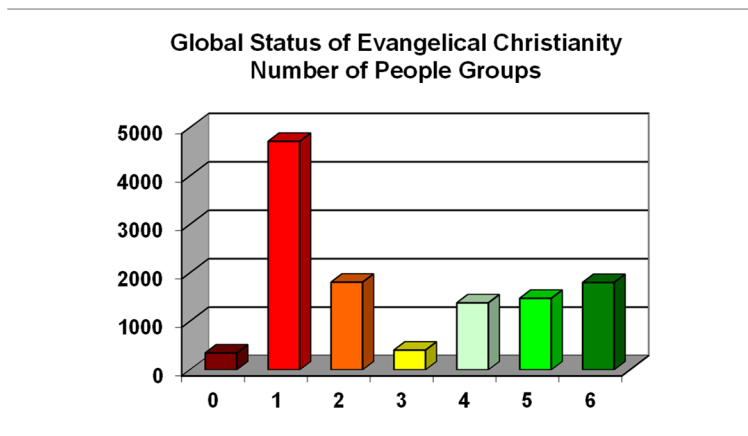

GLOBAL STATUS OF EVANGELICAL CHRISTIANITY

GSEC OVERVIEW

July 2022 - Data as of 08/01/2022

INTERNATIONAL
MISSION BOARD

GLOBAL STATUS OF EVANGELICAL CHRISTIANITY MODEL

	Status	Description
Unreached	0	No evangelical Christians or churches. No access to major evangelical print, audio, visual, or human resources.
	1	Less than 2% Evangelical. Some evangelical resources available, but no active church planting within past 2 years.
	2	Less than 2% Evangelical. Initial (localized) church planting within past 2 years.
	3	Less than 2% Evangelical. Widespread church planting within past 2 years.
	4	Greater than or equal to 2% Evangelical
	5	Greater than or equal to 5% Evangelical
	6	Greater than or equal to 10% Evangelical

A model which describes the progress of the gospel among the peoples of the world by considering:

1. The extent to which a people group is Evangelical.
2. Accessibility to the gospel.
3. Church planting activity, whether localized or widespread, within the past 2 years.

The model establishes the criteria for the subset of the world's peoples who should be identified as "Unreached People Groups".

GLOBAL STATUS EVANGELICAL CHRISTIANITY - JULY 2022

People Groups

Status Level	People		Population	
0	376	3.1%	11,775,373	0.1%
1	4766	39.7%	1,036,289,945	13.0%
2	1794	15.0%	2,032,819,700	25.6%
3	425	3.5%	1,642,096,900	20.7%
4	1420	11.8%	852,480,250	10.7%
5	1432	11.9%	1,800,309,625	22.6%
6	1781	14.8%	574,502,045	7.2%
Global Totals	11,994	100.0%	7,950,273,838	100.0%