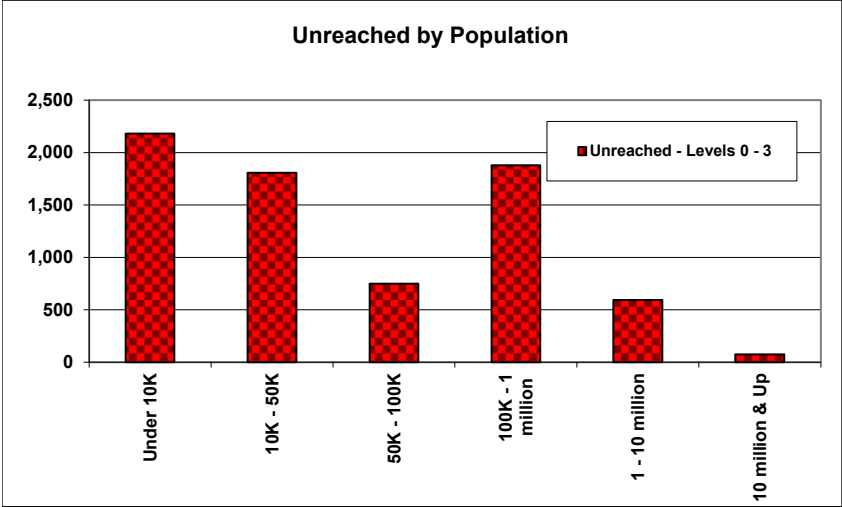

A model which describes the progress of the gospel among the peoples of the world by considering:

1. The extent to which a people group is Evangelical.
2. Accessibility to the gospel.
3. Church planting activity, whether localized or widespread, within the past 2 years.

The model establishes the criteria for the subset of the world's peoples who should be identified as "Unreached People Groups".

GLOBAL STATUS EVANGELICAL CHRISTIANITY - JULY 2022

People Groups

Status Level	People		Population	
0	376	3.1%	11,775,373	0.1%
1	4766	39.7%	1,036,289,945	13.0%
2	1794	15.0%	2,032,819,700	25.6%
3	425	3.5%	1,642,096,900	20.7%
4	1420	11.8%	852,480,250	10.7%
5	1432	11.9%	1,800,309,625	22.6%
6	1781	14.8%	574,502,045	7.2%
Global Totals	11,994	100.0%	7,950,273,838	100.0%

FOCUS ON THE UNREACHED

Status Level	People Groups	Population
0	376	11,775,373
1	4,766	1,036,289,945
2	1,794	2,032,819,700
3	425	1,642,096,900
Total Unreached	7,361	4,722,981,918

Status Level	Under 10K	10K - 50K	50K - 100K	100K - 1 million	1 - 10 million	10 million & Up	Total
0	<10,000	10,000-50,000	50,000-100,000	100,000+	1,000,000+	10,000,000+	0
1	249	84	19	23	1	NULL	376
2	1,797	1,314	530	927	188	10	4,766
3	160	366	198	773	271	26	1,794
Total Unreached	2,206	1,764	747	1,723	460	36	6,936

GLOBAL STATUS OF EVANGELICAL CHRISTIANITY - DEFINITION OF TERMS

UNREACHED PEOPLE GROUP

A people group in which less than 2% of the population are Evangelical Christians.

ENGAGEMENT

A people group is engaged when a church planting strategy, consistent with Evangelical faith and practice, is under implementation. (In this respect, a people group is not engaged when it has been merely adopted, is the object of focused prayer, or is part of an advocacy strategy.)