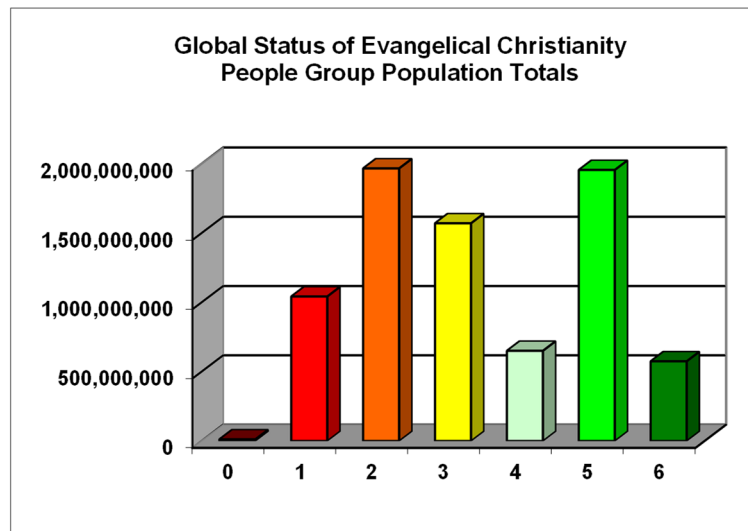

GLOBAL STATUS OF EVANGELICAL CHRISTIANITY

GSEC OVERVIEW

August 2022 - Data as of 09/01/2022

INTERNATIONAL
MISSION BOARD

GLOBAL STATUS OF EVANGELICAL CHRISTIANITY MODEL

	Status	Description
Unreached	0	No evangelical Christians or churches. No access to major evangelical print, audio, visual, or human resources.
	1	Less than 2% Evangelical. Some evangelical resources available, but no active church planting within past 2 years.
	2	Less than 2% Evangelical. Initial (localized) church planting within past 2 years.
	3	Less than 2% Evangelical. Widespread church planting within past 2 years.
	4	Greater than or equal to 2% Evangelical
	5	Greater than or equal to 5% Evangelical
	6	Greater than or equal to 10% Evangelical

A model which describes the progress of the gospel among the peoples of the world by considering:

1. The extent to which a people group is Evangelical.
2. Accessibility to the gospel.
3. Church planting activity, whether localized or widespread, within the past 2 years.

The model establishes the criteria for the subset of the world's peoples who should be identified as "Unreached People Groups".

GLOBAL STATUS EVANGELICAL CHRISTIANITY - JULY 2022

People Groups

Status Level	People		Population	
0	373	3.1%	11,847,953	0.1%
1	4770	39.7%	1,052,374,785	13.2%
2	1793	14.9%	2,046,619,400	25.6%
3	425	3.5%	1,649,934,900	20.7%
4	1420	11.8%	843,660,765	10.6%
5	1430	11.9%	1,802,127,585	22.6%
6	1791	14.9%	577,527,050	7.2%
Global Totals	12,002	100.0%	7,984,092,438	100.0%

GLOBAL STATUS OF EVANGELICAL CHRISTIANITY - DEFINITION OF TERMS

UNREACHED PEOPLE GROUP

A people group in which less than 2% of the population are Evangelical Christians.

ENGAGEMENT

A people group is engaged when a church planting strategy, consistent with Evangelical faith and practice, is under implementation. (In this respect, a people group is not engaged when it has been merely adopted, is the object of focused prayer, or is part of an advocacy strategy.)