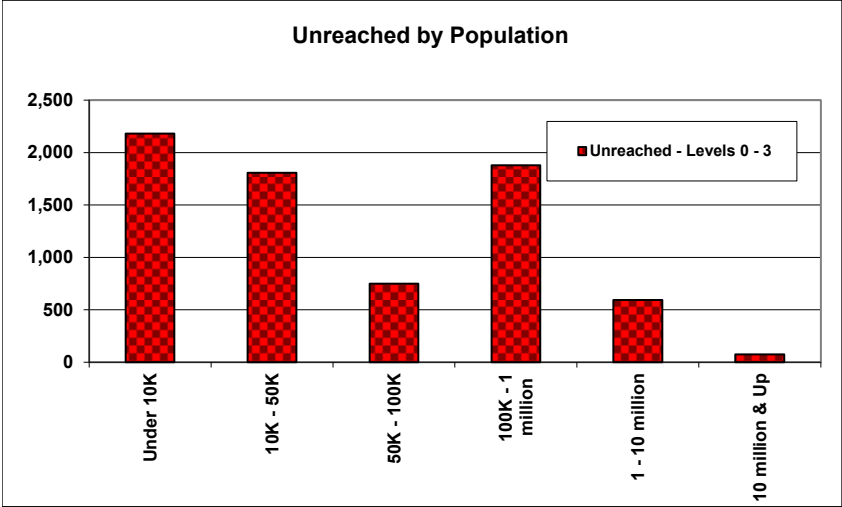

A model which describes the progress of the gospel among the peoples of the world by considering:

1. The extent to which a people group is Evangelical.
2. Accessibility to the gospel.
3. Church planting activity, whether localized or widespread, within the past 2 years.

The model establishes the criteria for the subset of the world's peoples who should be identified as "Unreached People Groups".

GLOBAL STATUS EVANGELICAL CHRISTIANITY - JULY 2022

People Groups

Status Level	People		Population	
0	373	3.1%	11,847,953	0.1%
1	4770	39.7%	1,052,374,785	13.2%
2	1793	14.9%	2,046,619,400	25.6%
3	425	3.5%	1,649,934,900	20.7%
4	1420	11.8%	843,660,765	10.6%
5	1430	11.9%	1,802,127,585	22.6%
6	1791	14.9%	577,527,050	7.2%
Global Totals	12,002	100.0%	7,984,092,438	100.0%

FOCUS ON THE UNREACHED

Status Level	People Groups	Population
0	373	11,847,953
1	4,770	1,052,374,785
2	1,793	2,046,619,400
3	425	1,649,934,900
Total Unreached	7,361	4,760,777,038

Status Level	Under 10K	10K - 50K	50K - 100K	100K - 1 million	1 - 10 million	10 million & Up	Total
0	<10,000	10,000-50,000	50,000-100,000	100,000+ million	1,000,000+	10,000,000+	0
1	245	84	20	23	1	0	373
2	1,794	1,311	532	934	189	10	4,770
3	156	369	198	771	270	29	1,793
Total Unreached	2,195	1,764	750	1,728	460	39	6,936

GLOBAL STATUS OF EVANGELICAL CHRISTIANITY - DEFINITION OF TERMS

UNREACHED PEOPLE GROUP

A people group in which less than 2% of the population are Evangelical Christians.

ENGAGEMENT

A people group is engaged when a church planting strategy, consistent with Evangelical faith and practice, is under implementation. (In this respect, a people group is not engaged when it has been merely adopted, is the object of focused prayer, or is part of an advocacy strategy.)