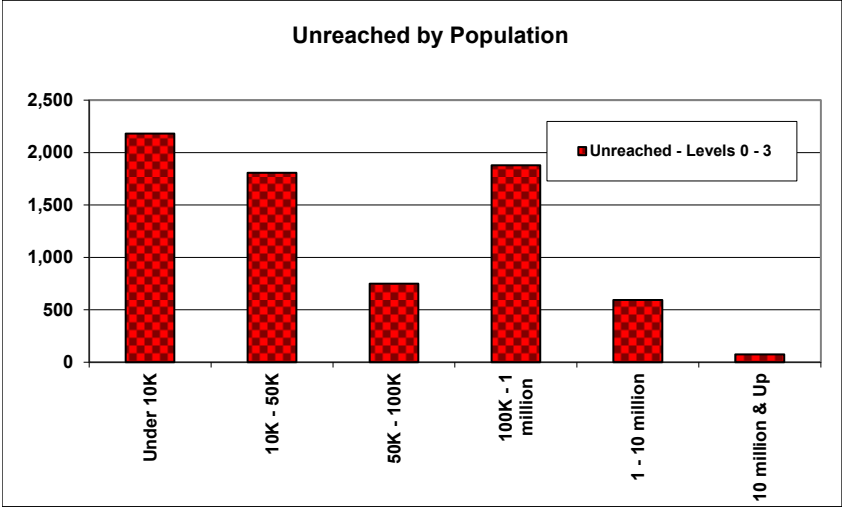

A model which describes the progress of the gospel among the peoples of the world by considering:

1. The extent to which a people group is Evangelical.
2. Accessibility to the gospel.
3. Church planting activity, whether localized or widespread, within the past 2 years.

The model establishes the criteria for the subset of the world's peoples who should be identified as "Unreached People Groups".

GLOBAL STATUS EVANGELICAL CHRISTIANITY - JULY 2022

People Groups

Status Level	People		Population	
0	373	3.1%	11,847,953	0.1%
1	4770	39.7%	1,052,374,785	13.2%
2	1793	14.9%	2,046,619,400	25.6%
3	425	3.5%	1,649,934,900	20.7%
4	1420	11.8%	843,660,765	10.6%
5	1430	11.9%	1,802,127,585	22.6%
6	1791	14.9%	577,527,050	7.2%
Global Totals	12,002	100.0%	7,984,092,438	100.0%

FOCUS ON THE UNREACHED

Status Level	People Groups	Population
0	373	11,847,953
1	4,770	1,052,374,785
2	1,793	2,046,619,400
3	425	1,649,934,900
Total Unreached	7,361	4,760,777,038

Status Level	Under 10K	10K - 50K	50K - 100K	100K - 1 million	1 - 10 million	10 million & Up	Total
0	<10,000	10,000-50,000	50,000-100,000	100,000+	1,000,000+	10,000,000+	0
1	245	84	20	23	1	0	373
2	1,794	1,311	532	934	189	10	4,770
3	156	369	198	771	270	29	1,793
Total Unreached	2,195	1,764	750	1,728	460	39	6,936

GLOBAL STATUS OF EVANGELICAL CHRISTIANITY - DEFINITION OF TERMS

UNREACHED PEOPLE GROUP

A people group in which less than 2% of the population are Evangelical Christians.

ENGAGEMENT

A people group is engaged when a church planting strategy, consistent with Evangelical faith and practice, is under implementation. (In this respect, a people group is not engaged when it has been merely adopted, is the object of focused prayer, or is part of an advocacy strategy.)