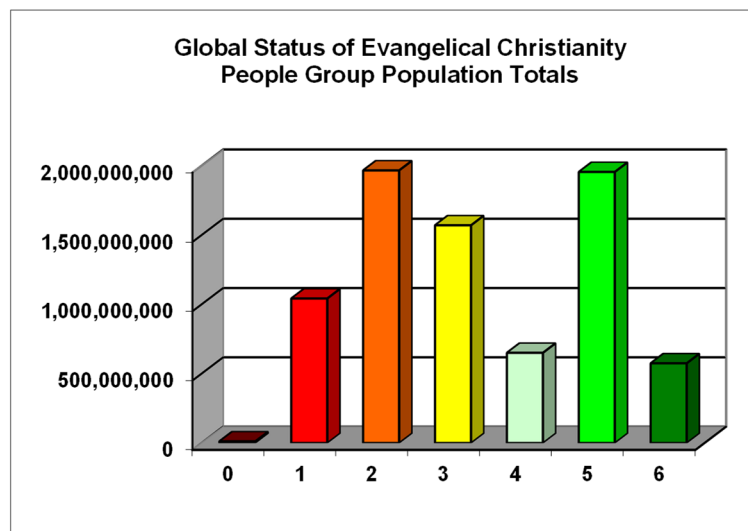

GLOBAL STATUS OF EVANGELICAL CHRISTIANITY

GSEC OVERVIEW

August 2022 - Data as of 09/01/2022

INTERNATIONAL
MISSION BOARD

GLOBAL STATUS OF EVANGELICAL CHRISTIANITY MODEL

	Status	Description
Unreached	0	No evangelical Christians or churches. No access to major evangelical print, audio, visual, or human resources.
	1	Less than 2% Evangelical. Some evangelical resources available, but no active church planting within past 2 years.
	2	Less than 2% Evangelical. Initial (localized) church planting within past 2 years.
	3	Less than 2% Evangelical. Widespread church planting within past 2 years.
	4	Greater than or equal to 2% Evangelical
	5	Greater than or equal to 5% Evangelical
	6	Greater than or equal to 10% Evangelical

A model which describes the progress of the gospel among the peoples of the world by considering:

1. The extent to which a people group is Evangelical.
2. Accessibility to the gospel.
3. Church planting activity, whether localized or widespread, within the past 2 years.

The model establishes the criteria for the subset of the world's peoples who should be identified as "Unreached People Groups".

GLOBAL STATUS EVANGELICAL CHRISTIANITY - JULY 2022

People Groups

Status Level	People		Population	
0	373	3.1%	11,847,953	0.1%
1	4770	39.7%	1,052,374,785	13.2%
2	1793	14.9%	2,046,619,400	25.6%
3	425	3.5%	1,649,934,900	20.7%
4	1420	11.8%	843,660,765	10.6%
5	1430	11.9%	1,802,127,585	22.6%
6	1791	14.9%	577,527,050	7.2%
Global Totals	12,002	100.0%	7,984,092,438	100.0%

GLOBAL STATUS OF EVANGELICAL CHRISTIANITY - DEFINITION OF TERMS

UNREACHED PEOPLE GROUP

A people group in which less than 2% of the population are Evangelical Christians.

ENGAGEMENT

A people group is engaged when a church planting strategy, consistent with Evangelical faith and practice, is under implementation. (In this respect, a people group is not engaged when it has been merely adopted, is the object of focused prayer, or is part of an advocacy strategy.)