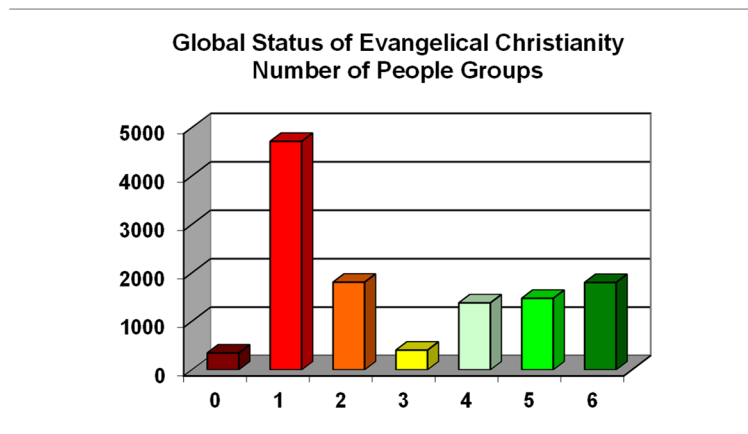

GLOBAL STATUS OF EVANGELICAL CHRISTIANITY

GSEC OVERVIEW

August 2022 - Data as of 09/01/2022

INTERNATIONAL
MISSION BOARD

GLOBAL STATUS OF EVANGELICAL CHRISTIANITY MODEL

	Status	Description
Unreached	0	No evangelical Christians or churches. No access to major evangelical print, audio, visual, or human resources.
	1	Less than 2% Evangelical. Some evangelical resources available, but no active church planting within past 2 years.
	2	Less than 2% Evangelical. Initial (localized) church planting within past 2 years.
	3	Less than 2% Evangelical. Widespread church planting within past 2 years.
	4	Greater than or equal to 2% Evangelical
	5	Greater than or equal to 5% Evangelical
	6	Greater than or equal to 10% Evangelical

A model which describes the progress of the gospel among the peoples of the world by considering:

1. The extent to which a people group is Evangelical.
2. Accessibility to the gospel.
3. Church planting activity, whether localized or widespread, within the past 2 years.

The model establishes the criteria for the subset of the world's peoples who should be identified as "Unreached People Groups".

GLOBAL STATUS EVANGELICAL CHRISTIANITY - JULY 2022

People Groups

Status Level	People		Population	
0	373	3.1%	11,847,953	0.1%
1	4770	39.7%	1,052,374,785	13.2%
2	1793	14.9%	2,046,619,400	25.6%
3	425	3.5%	1,649,934,900	20.7%
4	1420	11.8%	843,660,765	10.6%
5	1430	11.9%	1,802,127,585	22.6%
6	1791	14.9%	577,527,050	7.2%
Global Totals	12,002	100.0%	7,984,092,438	100.0%