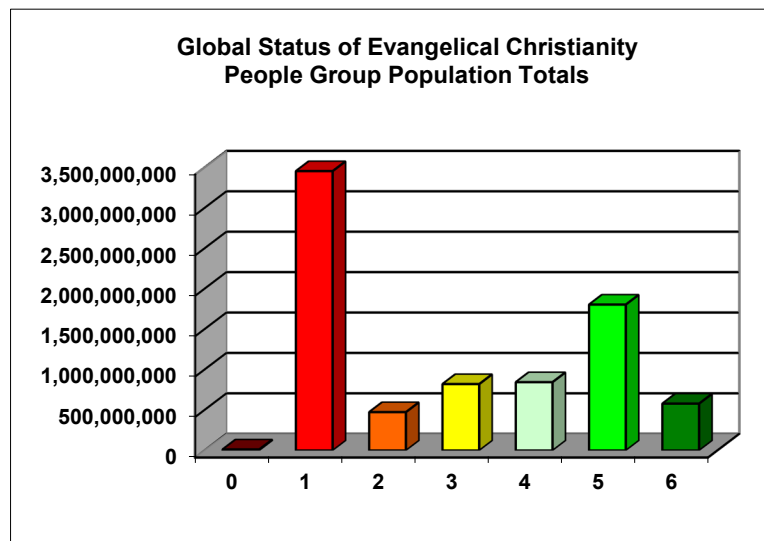

GLOBAL STATUS EVANGELICAL CHRISTIANITY – SEPTEMBER 2022

People Groups

Status Level	People		Population	
0	369	3.1%	11,841,558	0.1%
1	6589	54.8%	3,455,910,730	43.3%
2	209	1.7%	473,498,000	5.9%
3	199	1.7%	820,604,800	10.3%
4	1434	11.9%	844,193,990	10.6%
5	1429	11.9%	1,804,351,870	22.6%
6	1789	14.9%	578,670,010	7.2%
Global Totals	12,018	100.0%	7,989,070,958	100.0%