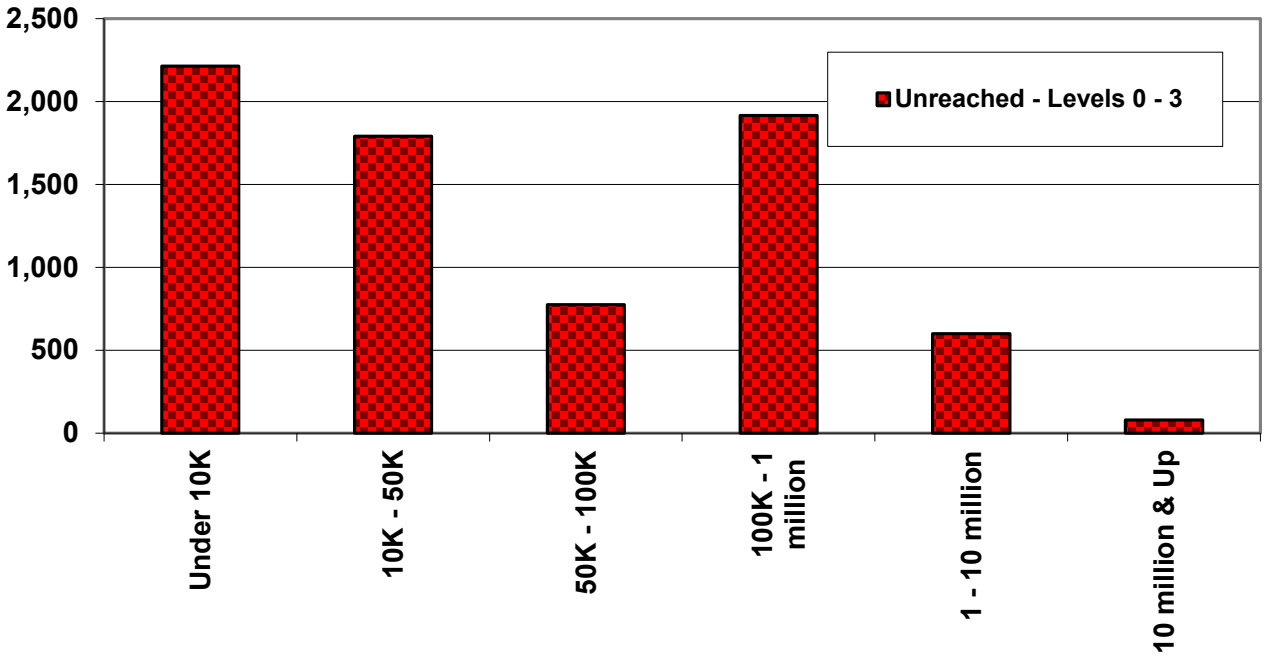

Unreached by Population